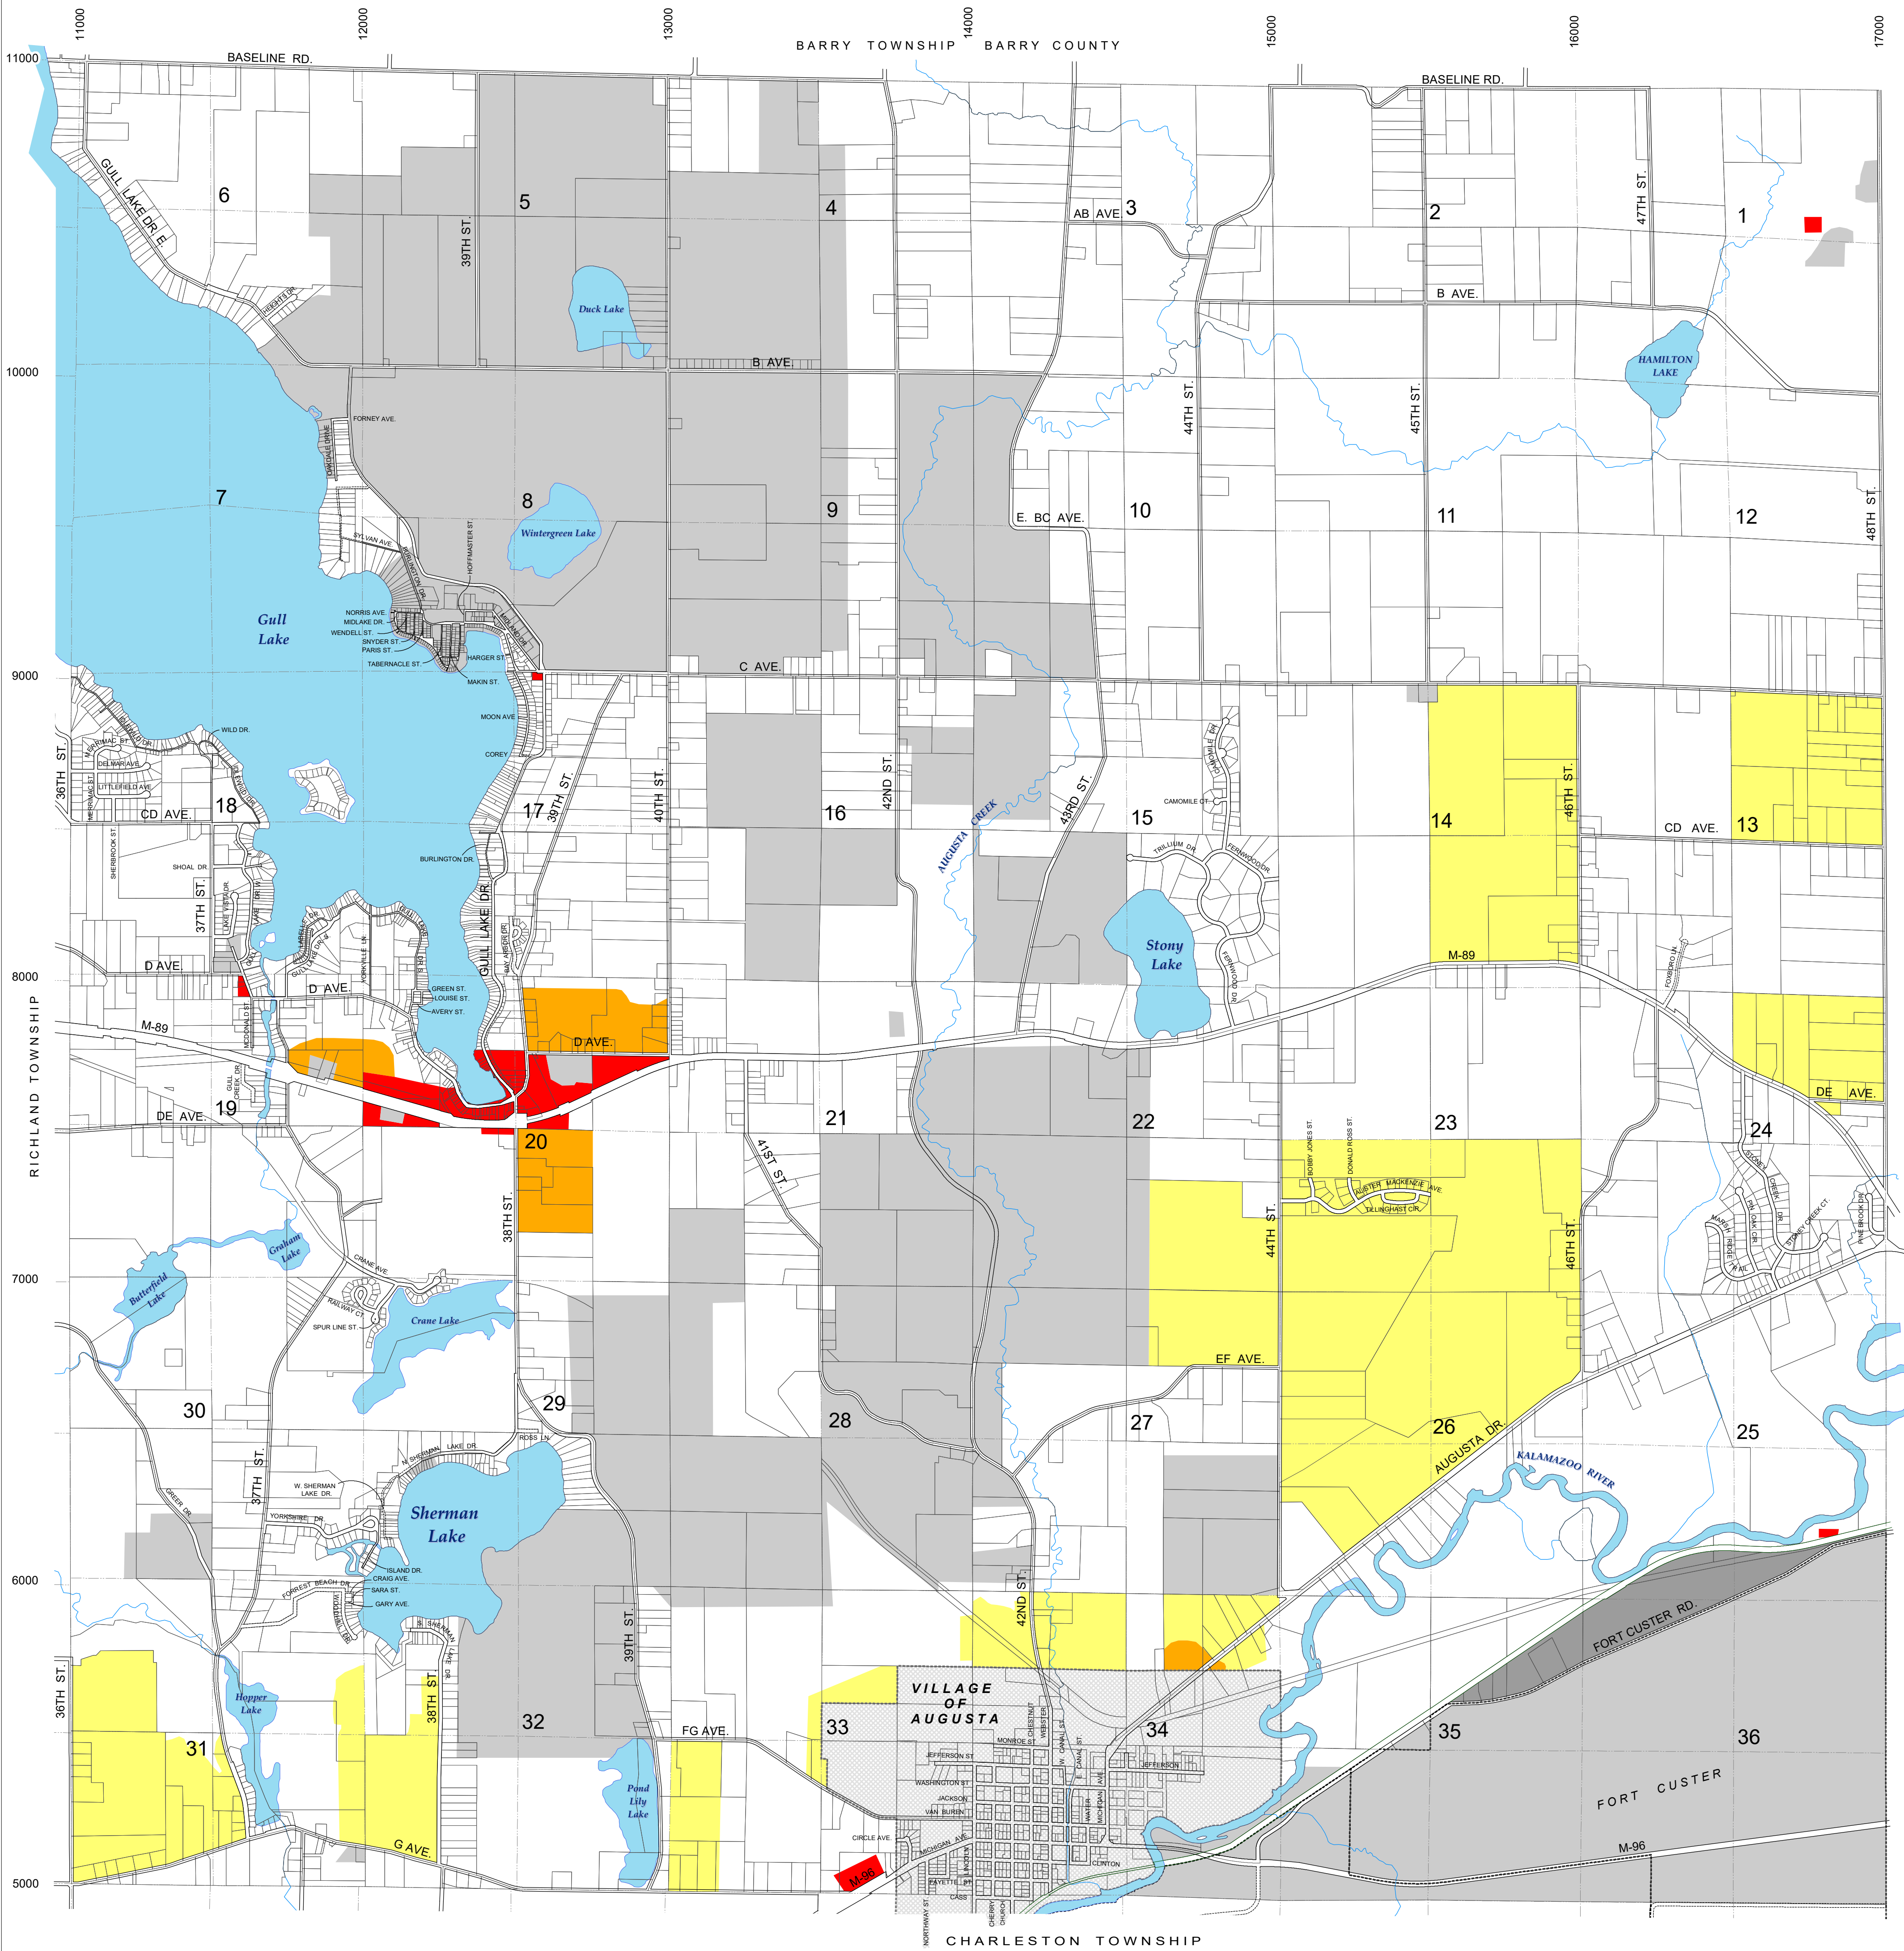

# Ross Township

## Kalamazoo County, Michigan

### Future Land Use Map

#### LEGEND

- Agricultural/Residential-Rural
- Residential-Low Density
- Residential-Medium/High Density
- Commercial
- Industrial
- Institutional Lands

1,500 750 0 1,500 Ft

Scale: 1" = 1,500'

- Public R.O.W.
- Private R.O.W.
- Railroad R.O.W.